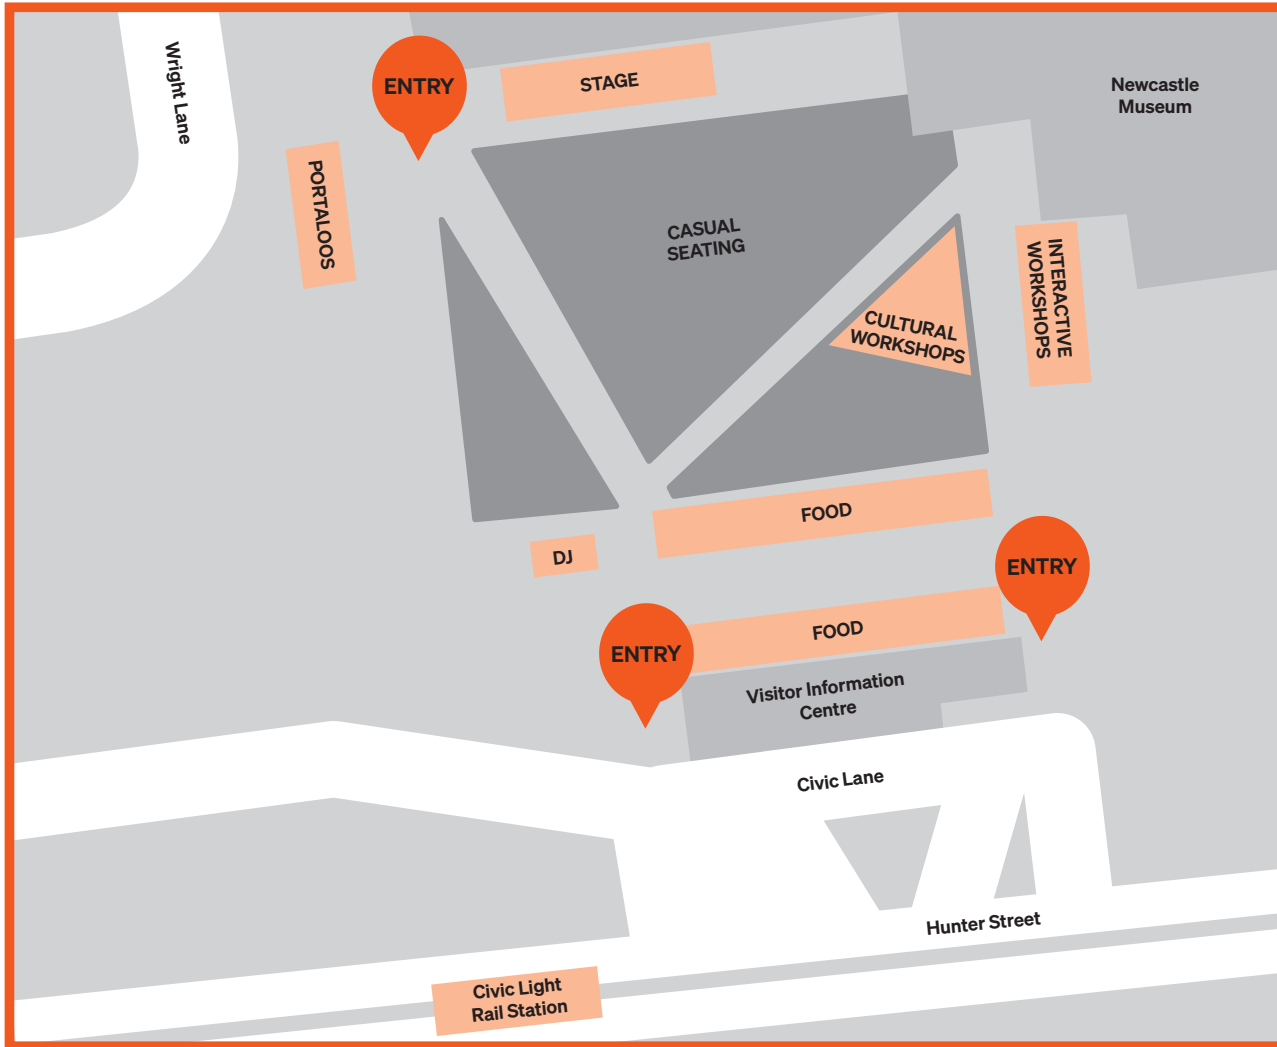

GLOBAL GATHERING

MUSEUM PARK

SCHEDULE

MAIN STAGE

1:00pm-1:30pm	Welcome
1:30pm-1:50pm	Dance on Newy
2:00pm-2:20pm	Food Demonstration
2:20pm-3:00pm	Paco Lara with Newcastle Flamenco Dance
3:00pm-3:20pm	Food Demonstration
3:20pm-3:50pm	Suara Indonesia Dance Group
3:50pm-4:15pm	Food Demonstration
4:30pm-4:50pm	Bollywood Dance Nartana School of Dance
4:50pm-5:15pm	SambaFrog Afro-Brasilian Performance
5:15pm-5:30pm	Food Demonstration
5:30pm-6:15pm	AfroMbollo Performance
6:30pm-6:45pm	Dancenorth <i>NOISE</i> Performance
7:05pm-7:25pm	Frido Cacao Demonstration
7:35pm-8:20pm	Yakumama Performance
8:30pm-8:45pm	Dancenorth <i>NOISE</i> Performance

MAKERS AREA

1pm-6pm	Henna Tattoos
4pm-7pm	Lantern Making and Chinese Craft

CLASS AND DEMONSTRATIONS

3:00pm-3:30pm	Dance on Newy Interactive Class
4:15pm-4:45pm	Suara Indonesia Dance Demonstration
5:00pm-5:15pm	Tai Chi Interactive Class
6:15pm-6:30pm	Bollywood Workshop Nartana School of Dance

NGIARRENUMBA BURRAI OUR COUNTRY

11am-2pm	Art Class
1pm-3pm	Tools
3pm-6pm	Weaving